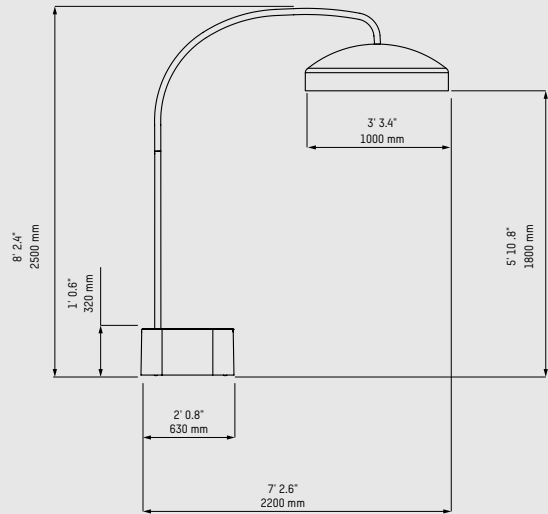

Reach & glow

Up to 5 meters reach. Comfortable warmth without red glow.

Dimensions

Hood diameter	100 cm 3' 3.4"
Hood height	32 cm 1' 0.6"
Base	63 x 47 x 32 cm 2' 0.8" x 1' 6.5" x 1' 0.6"

Technical specifications

Consumption	3.22 kWh
Heat	3100 Watt
Light	120 Watt

Remote control

Independently controlled heat (two settings) and light.

Wheels

De DISC is equipped with 4 wheels.

Colors

Colors are indicative.

Dust

Pebble

Mud

Coal

DISC pendant

Dimensions

Width	100 cm 3' 3.4"
Hood height	32 cm 1' 0.6"
Height to ground	180 - 195 cm 5' 11" - 6' 5"
Ceiling height	242 - 337 cm 7' 11" - 11' 1"
Weight	17 kg 38 lb

Technical specifications