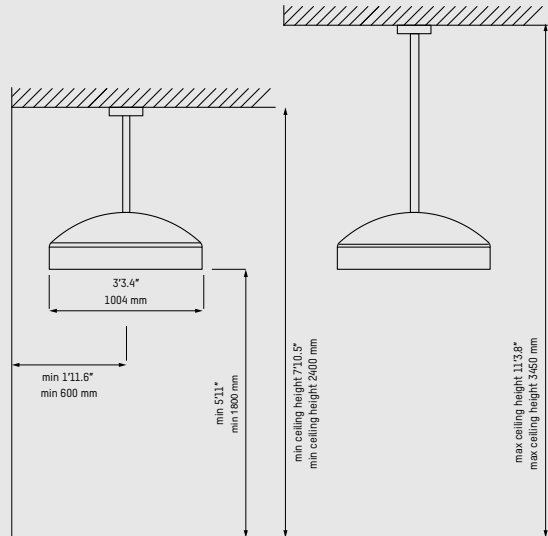

DISC pendant

Dimensions

Width	100 cm 3' 3.4"
Hood height	32 cm 1' 0.6"
Height to ground	180 - 195 cm 5' 11" - 6' 5"
Ceiling height	242 - 337 cm 7' 11" - 11' 1"
Weight	17 kg 38 lb

Technical specifications

Consumption	3.22 kWh
Heat	3100 Watt
Light	120 Watt

Remote control

Independently controlled heat (two settings) and light.

Colors

Colors are indicative.